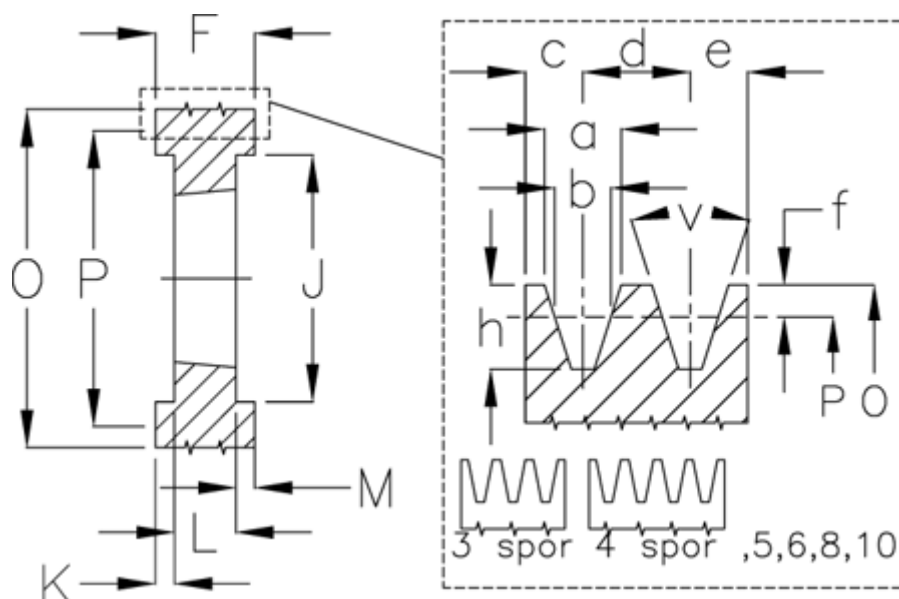

Article number: 604110022406

Description: V-belt pulley SPA 224/6 TL3020

Measures

a	= 12.7	For bush	= 3020	O	= 229.5
b	= 11.0	h	= 13.8	P	= 224
Bush ζ max	= 75	J	= 189	Type	= SPA
c	= 10.0	K	= 22	v	= 38 degrees
d	= 15.0	L	= 51		
e	= 10.0	m	= 22.0		
f	= 2.8	N	= -		
F	= 95	Number of ribs	= 6		